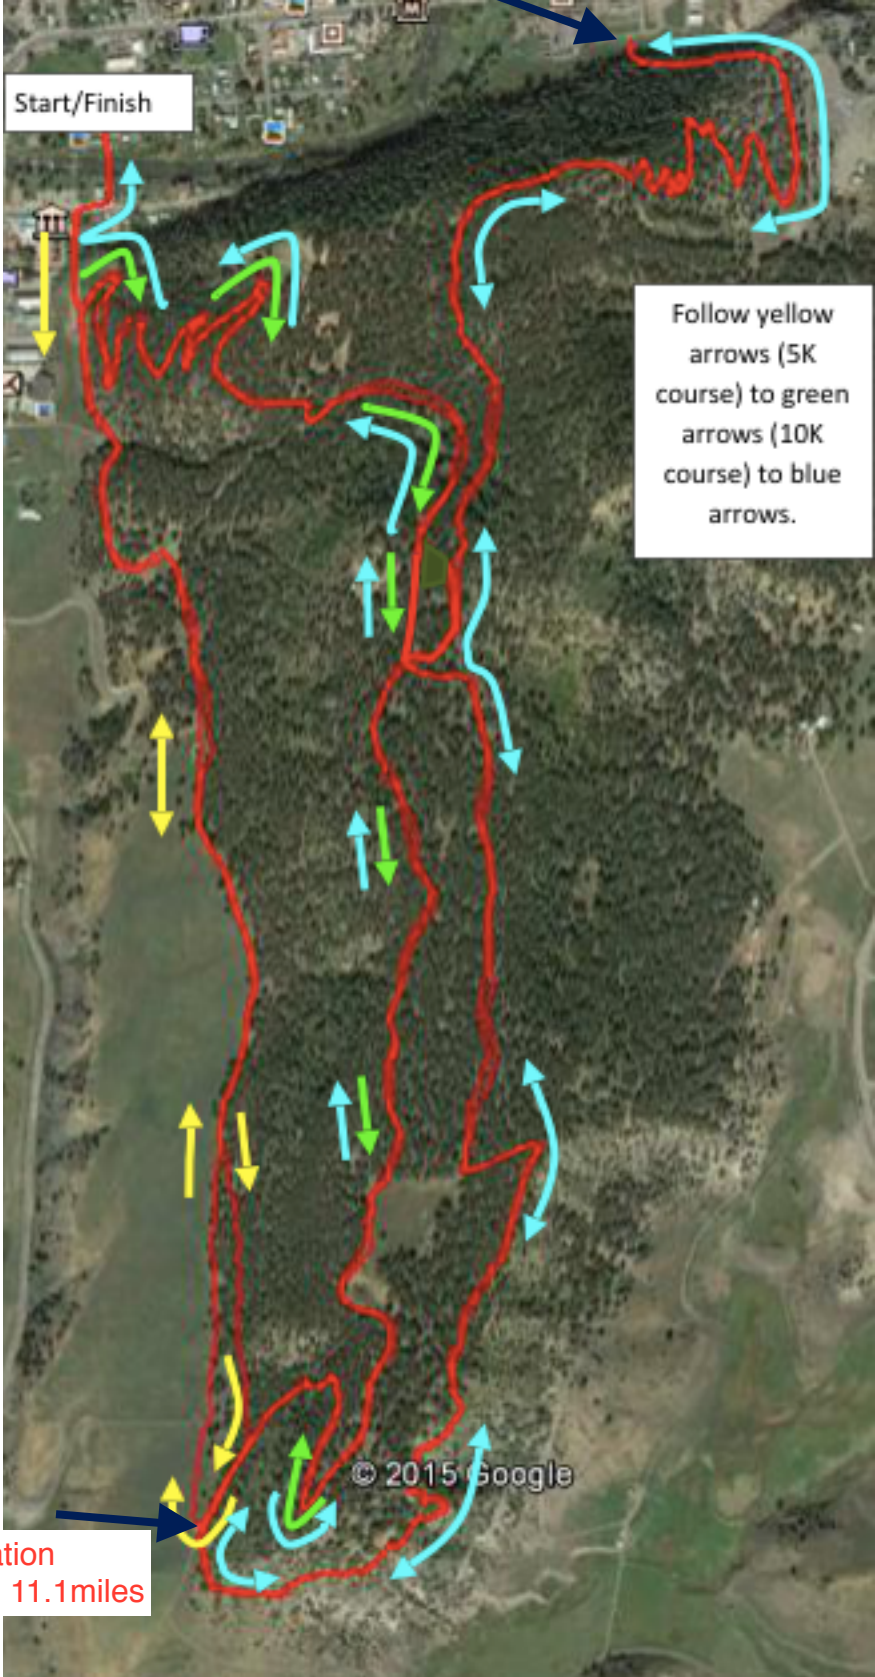

Aid Station at 7.9 miles

Start/Finish

Follow yellow arrows (5K course) to green arrows (10K course) to blue arrows.

© 2015 Google

Aid Station
1.5miles, 4.8, 11.1miles